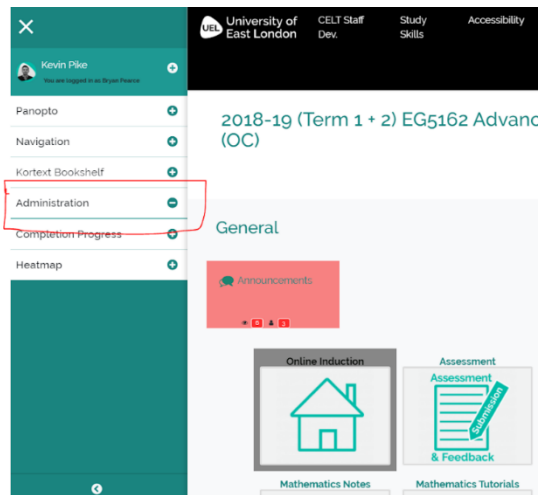

New Moodle Theme - known Bugs 5th October 2018

FIXED

- *Editing a Label: Images are not loading with the label when uploading, two dialogue boxes are appearing. See formatting title with images.*
- *Book: Limited editing features - indent and 'Move Right' issues*
- *Groups: Buttons and labels are showing incorrectly when adding users to groups.*
- *Overlapping of elements in editing a resource.*
- *Navigation: Cannot scroll down list of courses from the top menu, and the courses listed in this menu is not picking up those 'hidden' by the 'manage hidden courses' option. My Courses Scroll.*
- *Formatting: Embedded Padlet items not using full width.*
- *TEXT: The button for turning the edit mode on and off – Text to 'Edit on / Edit off' to make it more obvious.*
- *Mobile view: Expanding the menu overlaps in portraits mode, better user experience in landscape mode.*
- *Editing: Attempt to attach image within a label: brings up two competing dialogue boxes / image offers save as for second upload not clear where it goes - located it in serverfiles.*

Developers notified

- *Custom theme is not compatible with Moodle site course format 'Collapsible topics'. This is the collapsible menu within a course, courses were changed to topics. Developers are investigating viable solution. Please use 'Topics' or 'Grid' format until rectified.*
- *Grid Display: Course Format display appears in the middle of the page: Grid sections are opened displaying all resources, the top of the section appears half-way down the page.*
- *Editing restrictions at category access level, 'Primary Instructors' cannot access admin within a course. The 'Administration' drop down box does not respond, a 'minus' icon appears in place of 'plus' icon. [Temporary solution: Please switch to 'Boost' theme.](#)*